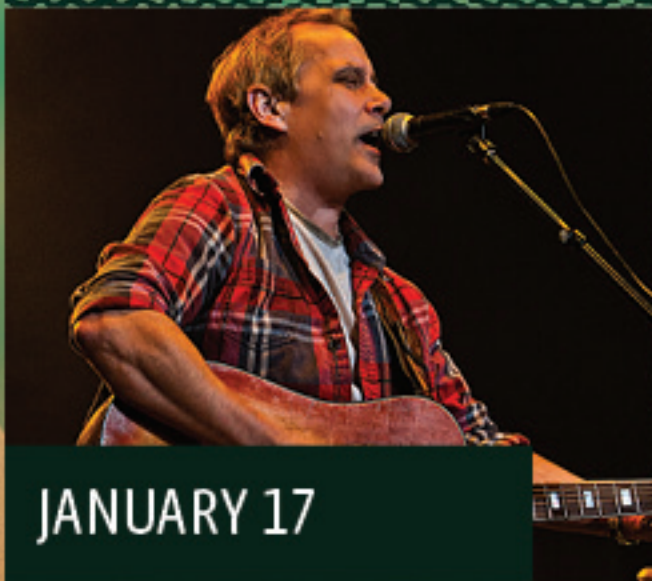

JANUARY 17

CHARLIE MAJOR